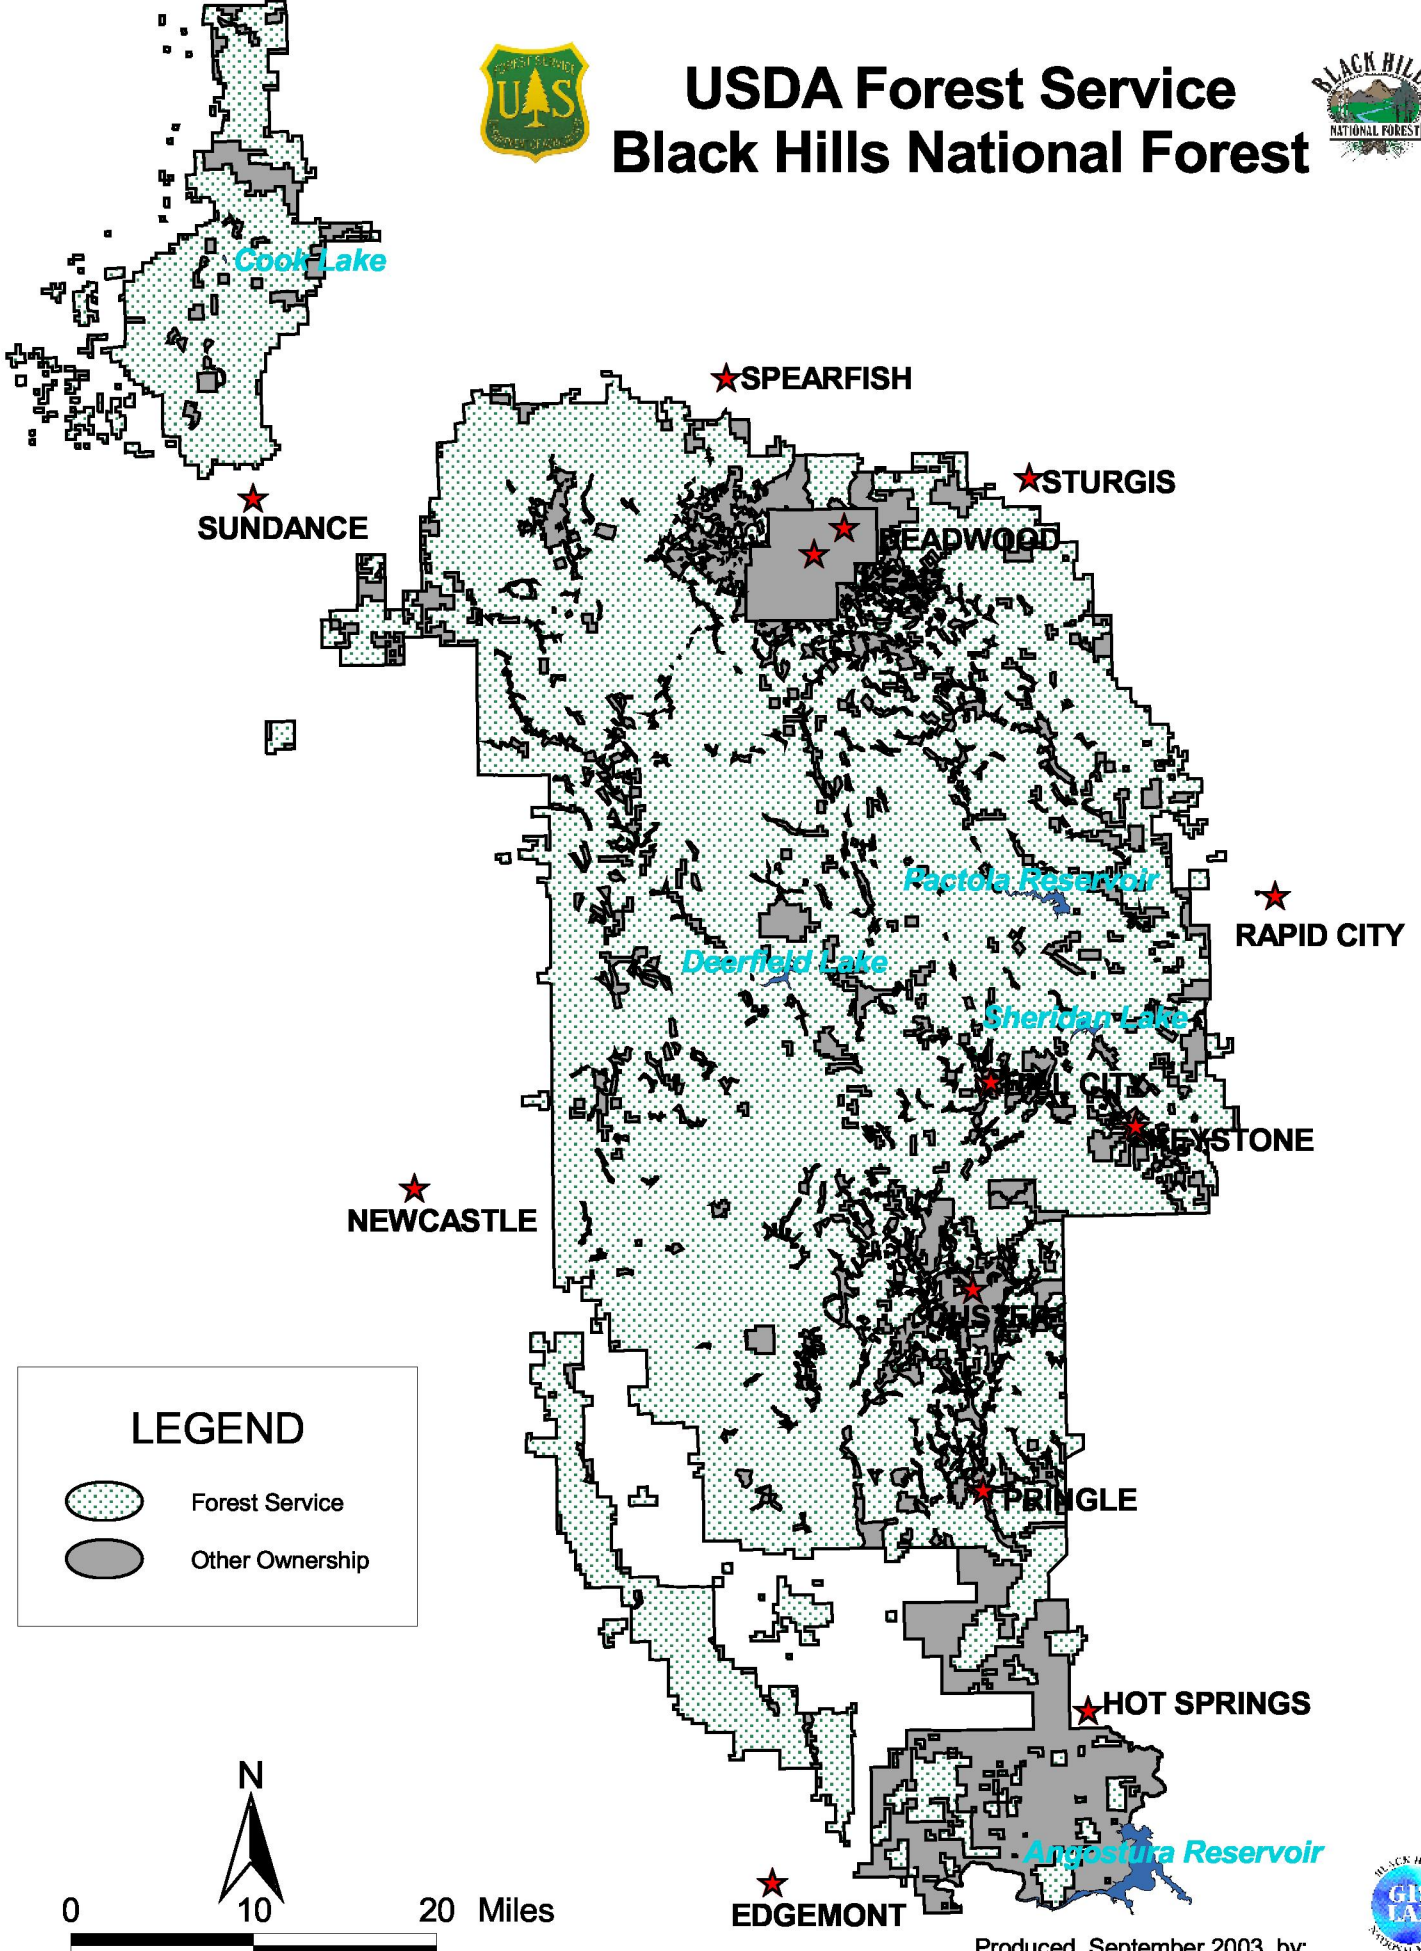

USDA Forest Service Black Hills National Forest

LEGEND

-  Forest Service
-  Other Ownership

0 10 20 Miles